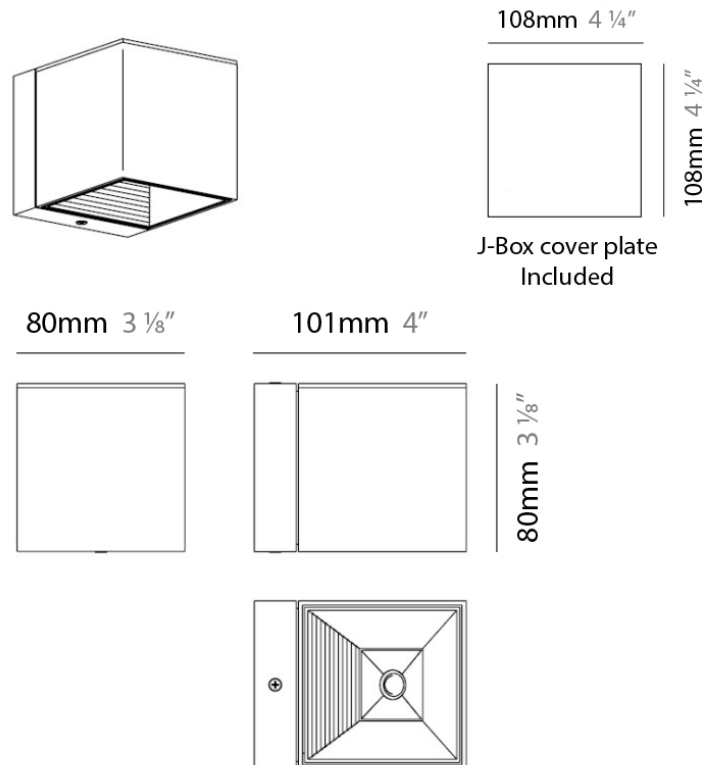

DAU SURFACE

D93148

PROJECT	
TYPE	
NOTES	
QUANTITY	
DATE	

GENERAL

Series: Dau
Brand: Milan
Division: Design
Mounting Type: Surface
Mounting Location: Wall
Subcategory: Up/Down Light

PHYSICAL

Shape: Cube
Length (mm): 110
Length (in): 4 ⁵/₁₆
Height (mm): 110
Height (in): 4 ⁵/₁₆
Extension (mm): 101
Extension (in): 4.0
Weight (kg): 0.91
Weight (lbs): 2
Fixture Finish: SST
Fixture Material: Metal

ELECTRICAL

Number of Lamps: 2
Lamp Type: LED
Total Output Wattage (W): 8
Max. Wattage Per Lamp (W): 4
Dimming: Electronic Low Voltage Dimming
Driver Type: operates without a driver
Input Voltage (V): 120

LED

Delivered Lumen Range: 100 - 499 lm
Number of LEDs: 2
Color Temperature (°K): 2700 / 2900
Max. Delivered Lumen (lm): 339.01
Nominal Lumen (lm): 600
CRI: >80 CRI

OPTICAL

RATINGS AND CERTIFICATIONS

Certified By: CSA Certified to UL and CSA Standards
IP rating: IP44