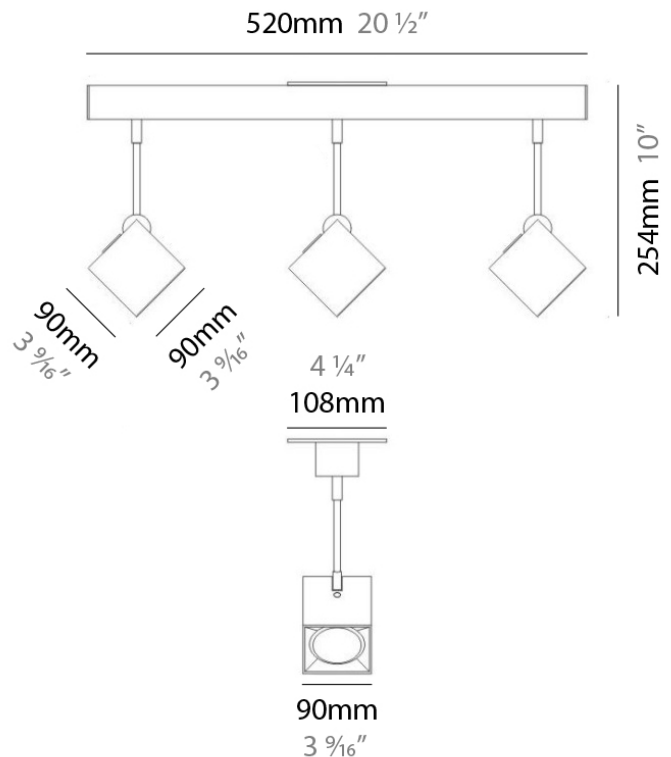

PROJECT
TYPE
NOTES
QUANTITY
DATE

DAU SURFACE

D92017

GENERAL

Series: Dau
Brand: Milan
Division: Design
Mounting Type: Surface
Mounting Location: Ceiling
Subcategory: Pendant

PHYSICAL

Shape: Abstract
Length (mm): 520
Length (in): 20 1/2
Width (mm): 110
Width (in): 4 3/16
Height (mm): 254
Height (in): 10
Weight (kg): 1.4
Weight (lbs): 3
Fixture Material: Aluminum

ELECTRICAL

Number of Lamps: 3
Lamp Type: LED Retrofit
Lamp Shape: MR16
Bulb Included: Bulb Not Included
Total Output Wattage (W): 15
Max. Wattage Per Lamp (W): 5
Lamp Base: GU10
Input Voltage (V): 120

LED

Delivered Lumen Range: 500 - 999 lm

OPTICAL

RATINGS AND CERTIFICATIONS

Certified By: CSA Certified to UL and CSA Standards
IP rating: IP20