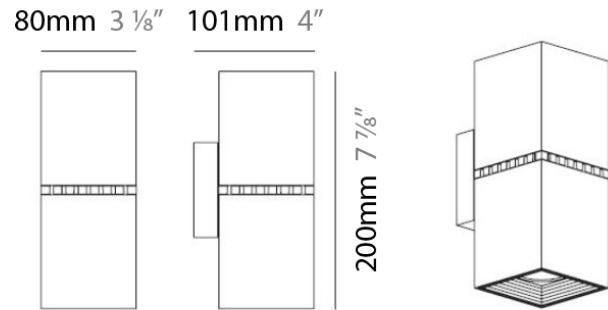

DAU SURFACE

D93197

GENERAL

Series: Dau
Brand: Milan
Division: Design
Mounting Type: Surface
Mounting Location: Wall
Subcategory: Up/Down Light

PHYSICAL

Shape: Rectangle
Length (mm): 80
Length (in): 3 1/8
Height (mm): 200
Height (in): 7 7/8
Extension (mm): 101
Extension (in): 4
Light Distribution: Direct / Indirect
Weight (kg): 4.5
Weight (lbs): 10
Fixture Finish: WHI
Fixture Material: Metal

ELECTRICAL

Lamp Type: LED
Total Output Wattage (W): 20
Max. Wattage Per Lamp (W): 10
Dimming: Electronic Low Voltage Dimming
Driver Type: 120V DIRECT LINE (operates without a driver)
Input Voltage (V): 120

LED

Number of LEDs: 2
Color Temperature (°K): 2700
Nominal Lumen (lm): 2 x 1010
CRI: >80 CRI

OPTICAL

Reflector°: 50

RATINGS AND CERTIFICATIONS

Certified By: CSA Certified to UL and CSA Standards
IP rating: IP44

J-Box cover plate
Included