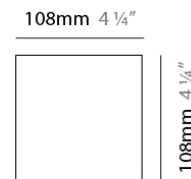

DAU SURFACE

D93197

GENERAL

Series: Dau
Brand: Milan
Division: Design
Mounting Type: Surface
Mounting Location: Wall
Subcategory: Up/Down Light

PHYSICAL

Shape: Rectangle
Length (mm): 80
Length (in): 3 1/8
Height (mm): 200
Height (in): 7 7/8
Extension (mm): 101
Extension (in): 4
Light Distribution: Direct / Indirect
Weight (kg): 4.5
Weight (lbs): 10
Fixture Finish: WHI
Fixture Material: Metal

ELECTRICAL

Lamp Type: LED
Total Output Wattage (W): 20
Max. Wattage Per Lamp (W): 10
Dimming: Electronic Low Voltage Dimming
Driver Type: 120V DIRECT LINE (operates without a driver)
Input Voltage (V): 120

LED

Number of LEDs: 2
Color Temperature (°K): 2700
Nominal Lumen (lm): 2 x 1010
CRI: >80 CRI

OPTICAL

Reflector°: 50

RATINGS AND CERTIFICATIONS

Certified By: CSA Certified to UL and CSA Standards
IP rating: IP44

J-Box cover plate
Included